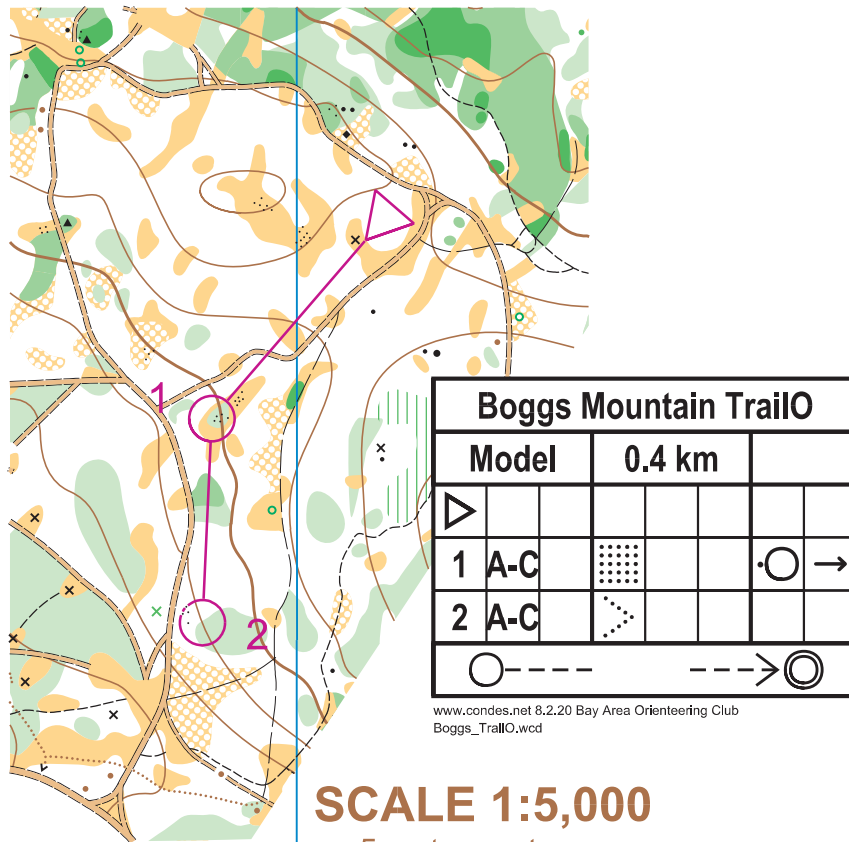

Start triangle is at meet assembly area

0 50 100 150 200 250 meters

© 2014 Bay Area Orienteering Club
www.BAOC.org All rights reserved.