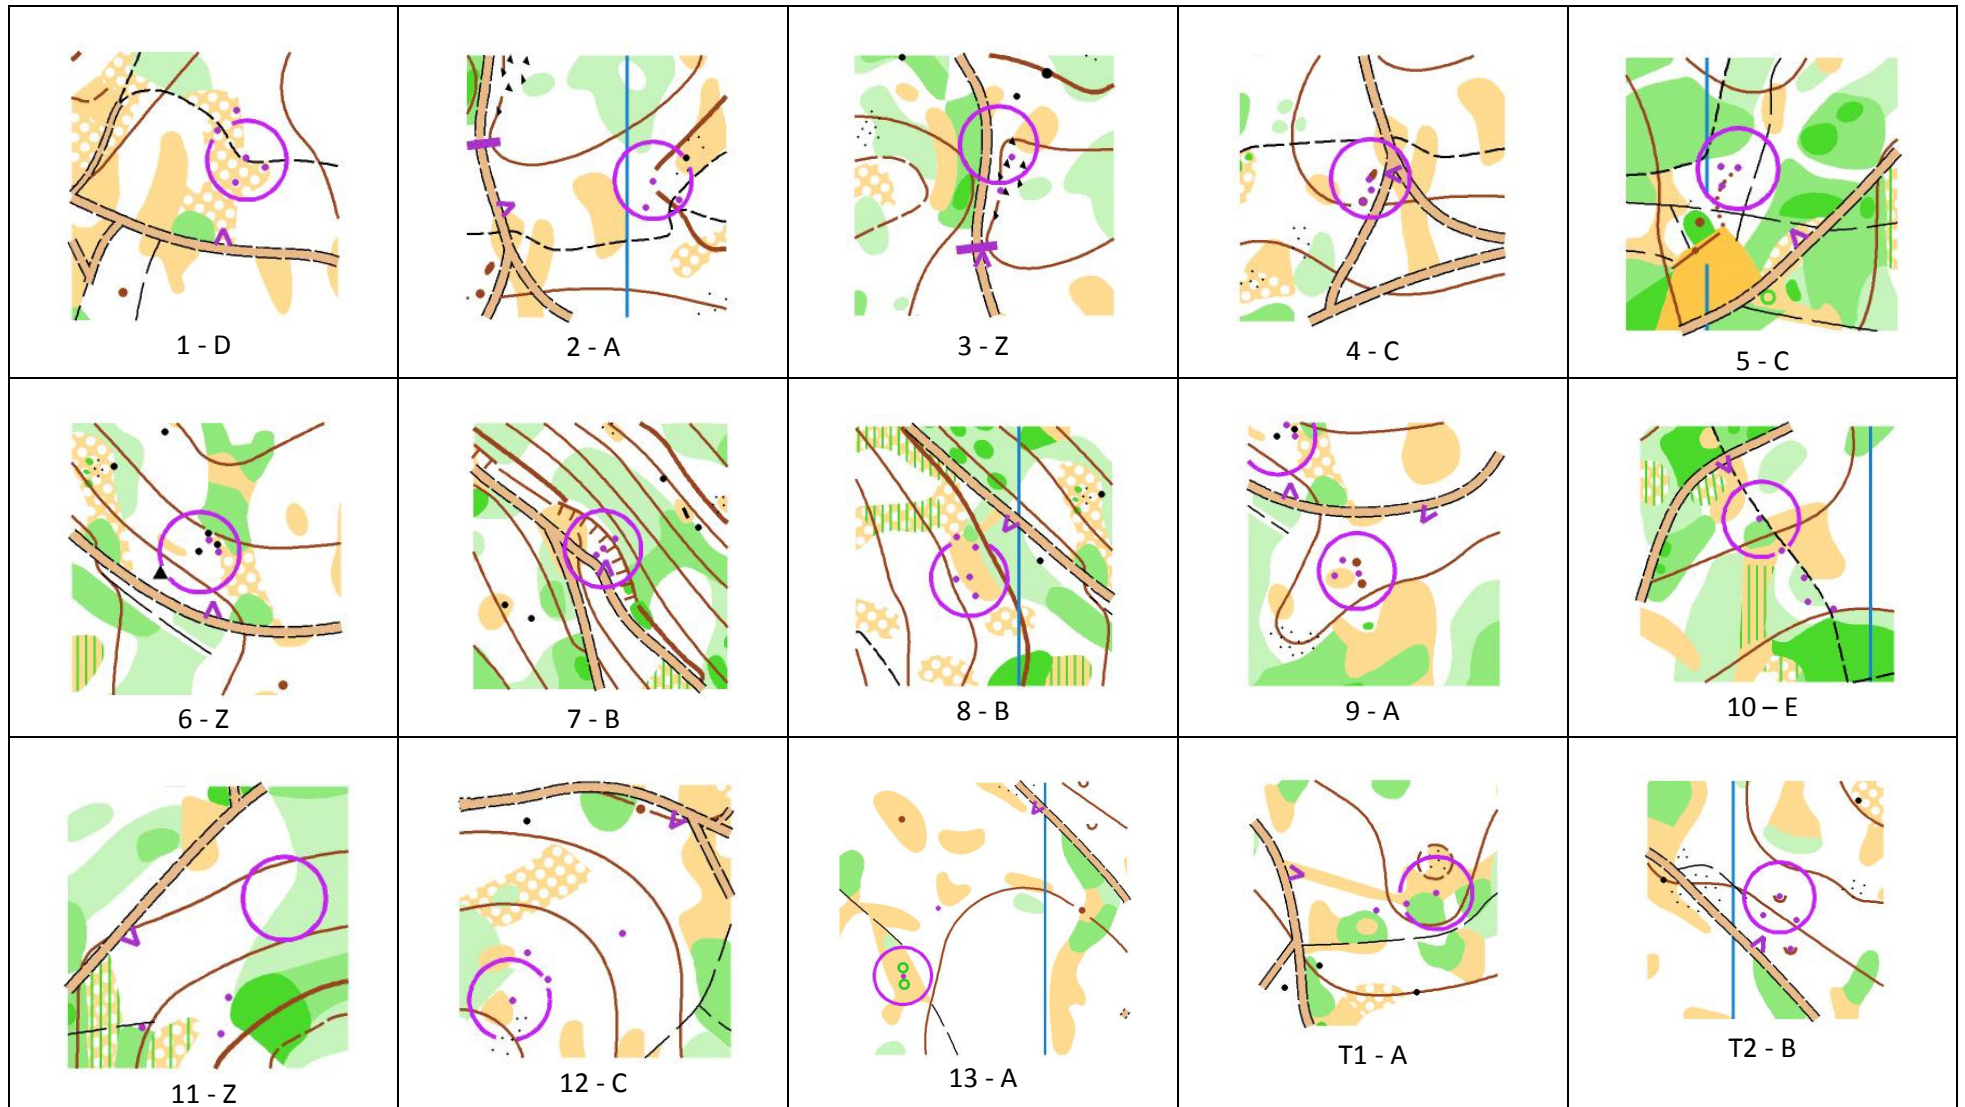

BOGGS MOUNTAIN TRAIL ORIENTEERING COURSE

May 31, 2014

All map segments approx 1:2500, except #13 (approx 1:3750)