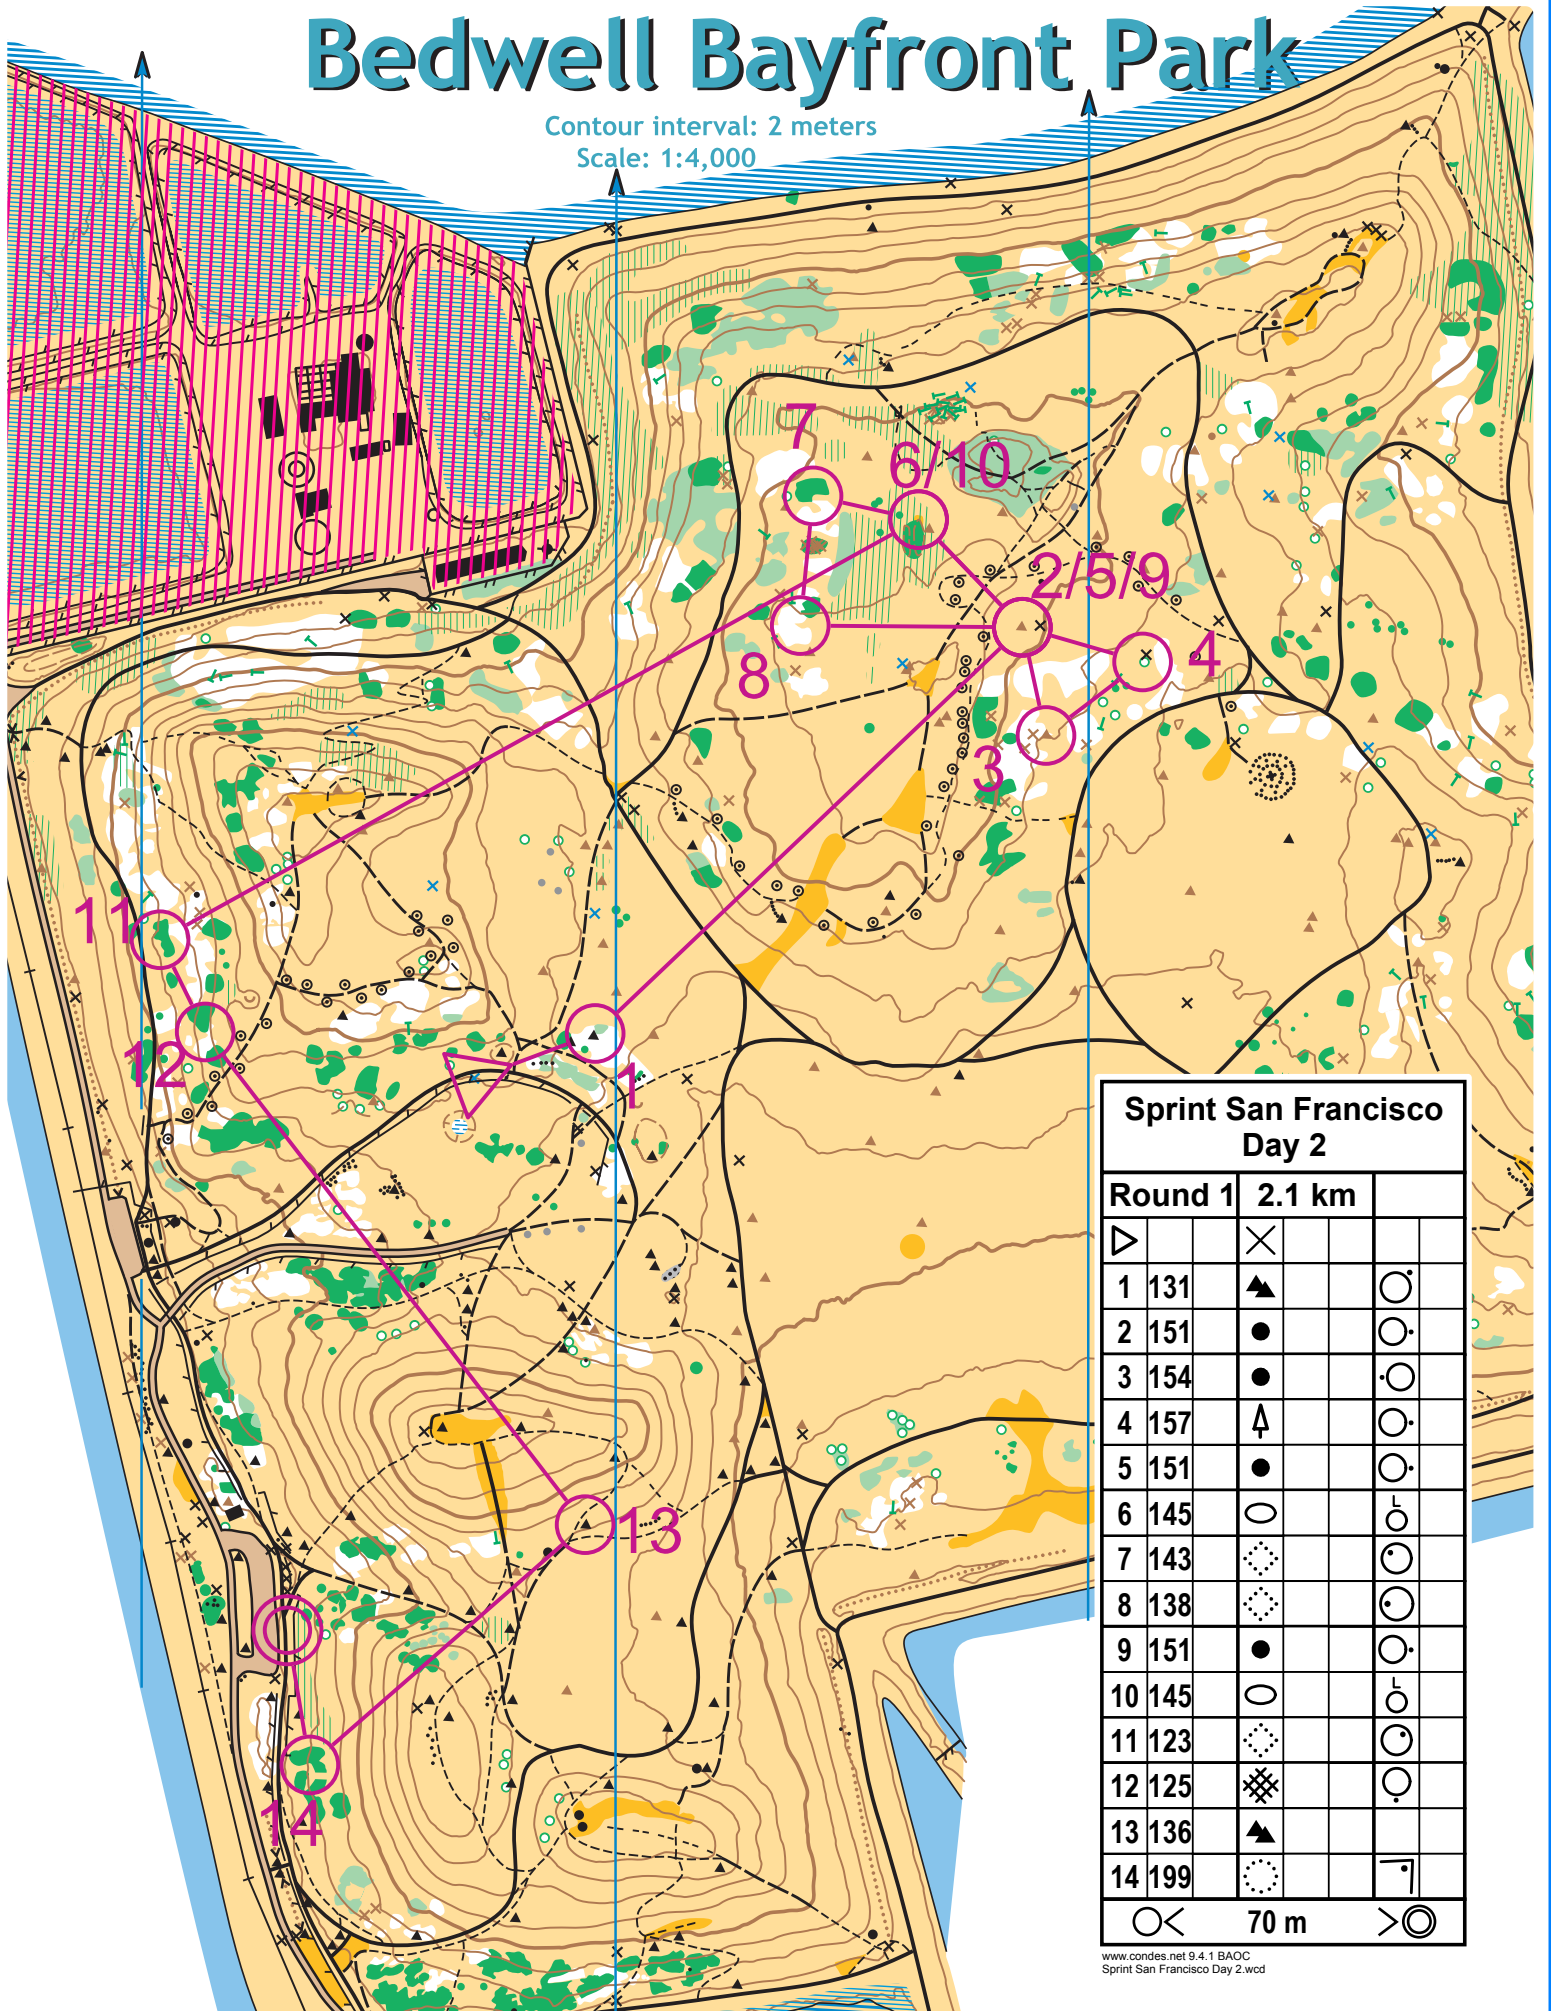

# Bedwell Bayfront Park

Contour interval: 2 meters  
Scale: 1:4,000

## Sprint San Francisco Day 2

| Round 1 | 2.1 km |  |   |
|---------|--------|--|---|
| ▷       | ×      |  |   |
| 1 131   | ▲      |  | ○ |
| 2 151   | ●      |  | ○ |
| 3 154   | ●      |  | ○ |
| 4 157   | ⬆      |  | ○ |
| 5 151   | ●      |  | ○ |
| 6 145   | ○      |  | ○ |
| 7 143   | ⊙      |  | ○ |
| 8 138   | ⊙      |  | ○ |
| 9 151   | ●      |  | ○ |
| 10 145  | ○      |  | ○ |
| 11 123  | ⊙      |  | ○ |
| 12 125  | ⊗      |  | ○ |
| 13 136  | ▲      |  |   |
| 14 199  | ⊙      |  | ⊔ |

○ < 70 m > ⊙