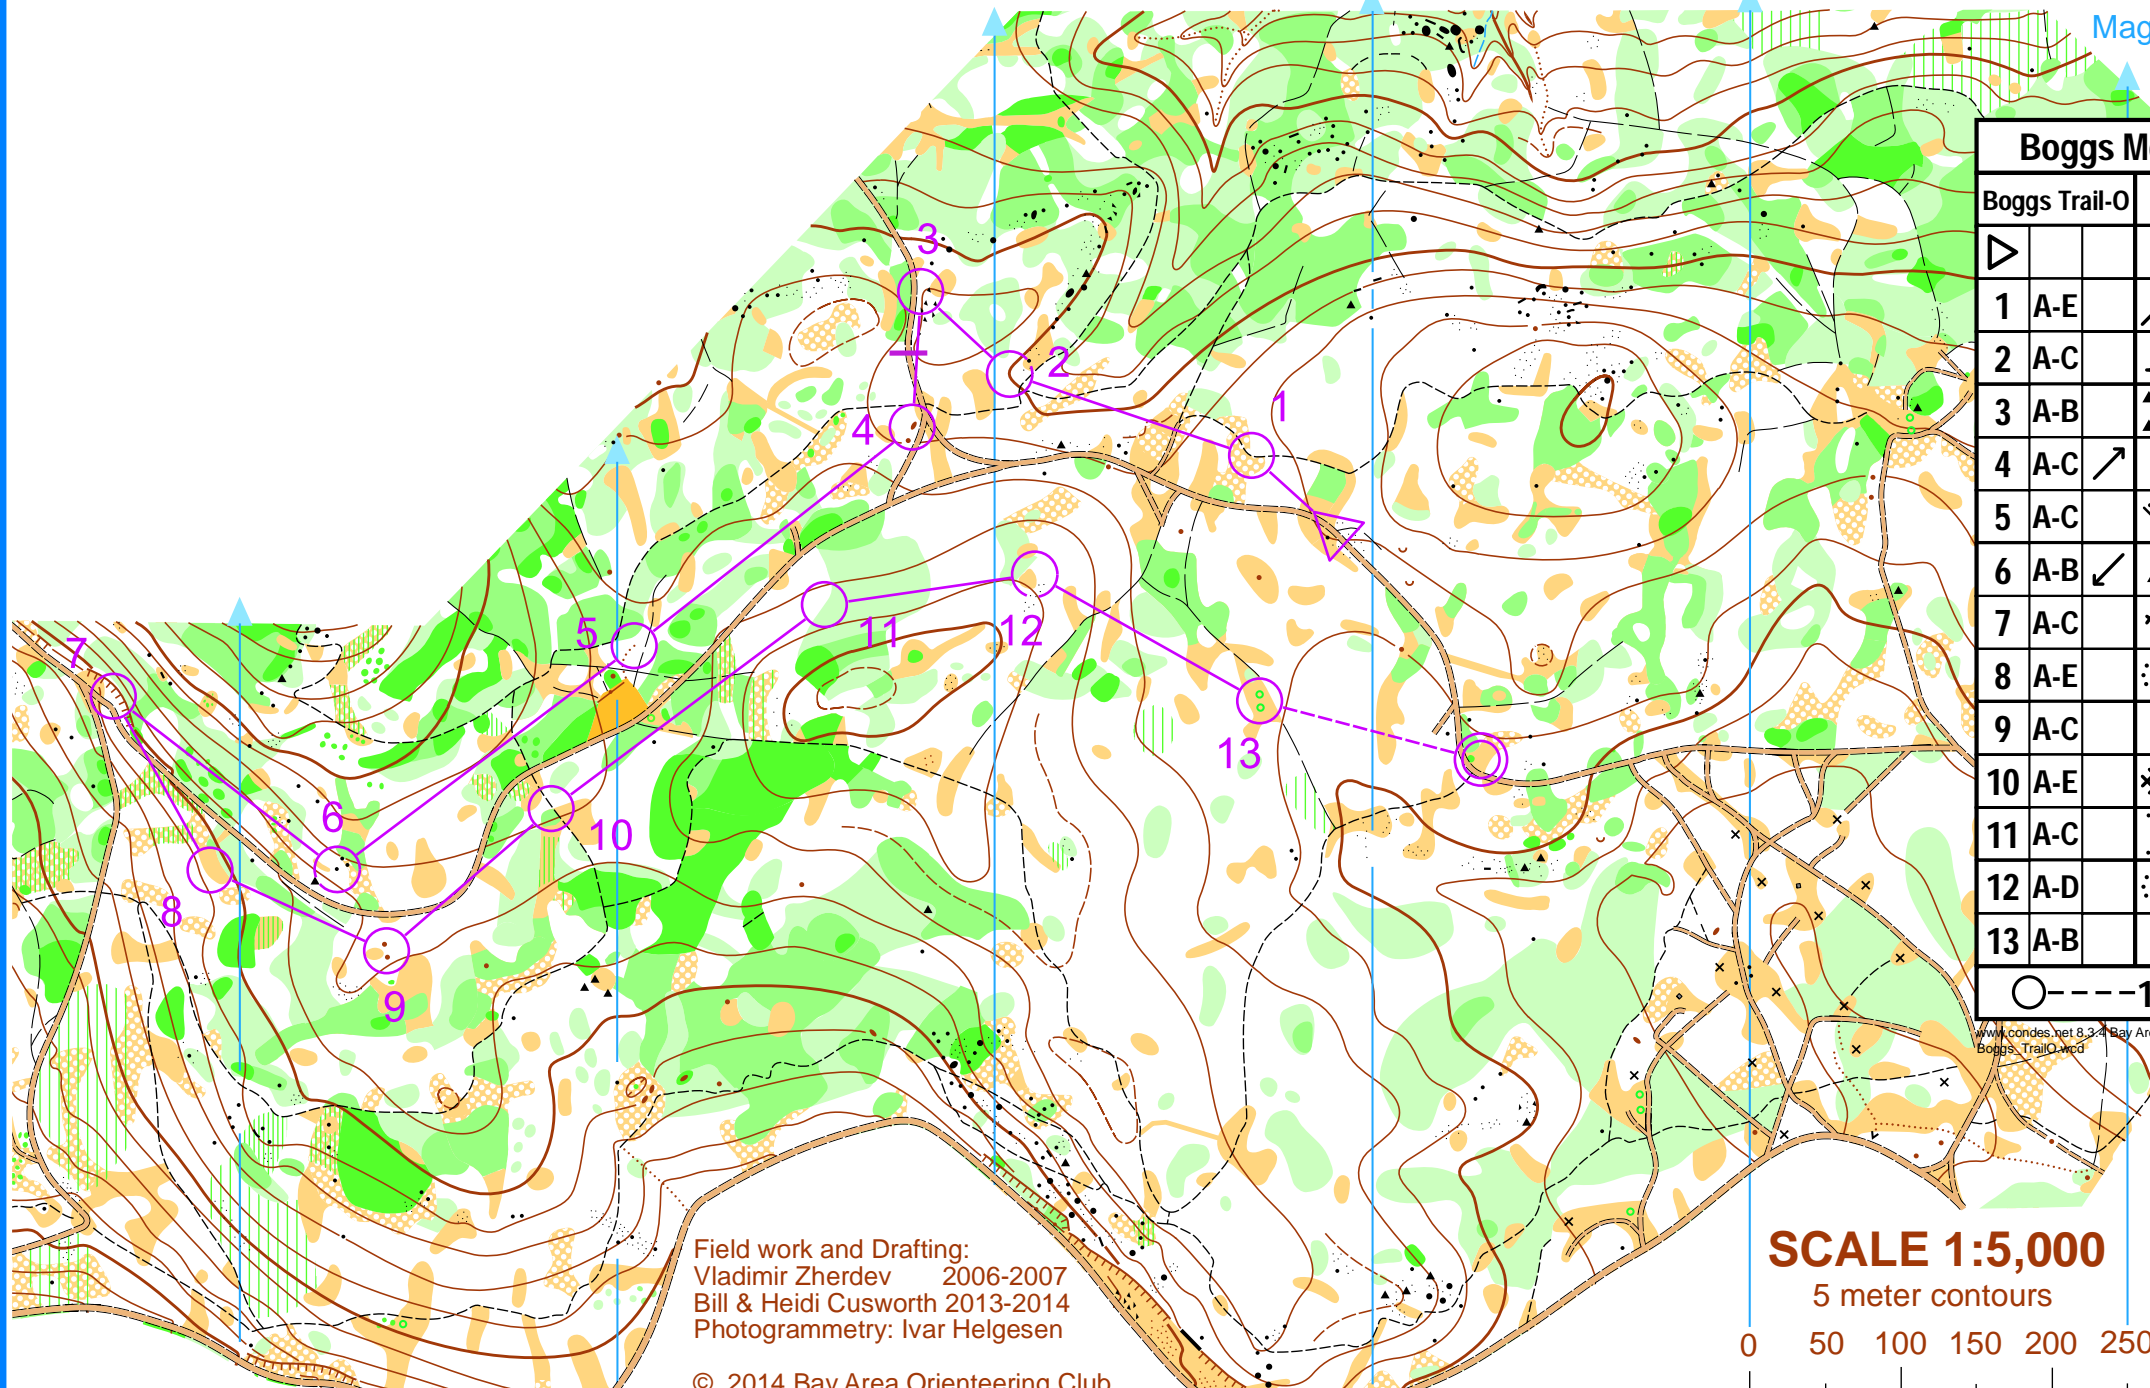

Boggs Mountain TrailO  
Boggs Trail-O

# Boggs Mountain State Forest

Magnetic North

Boggs Mountain TrailO				
Boggs Trail-O		2.5 km		
▷				
1	A-E	/		<
2	A-C	∩		→
3	A-B	▲▲		○ ↑
4	A-C	↗ ●		○ ←
5	A-C	▨		↗
6	A-B	↙ ▲		○
7	A-C	∩		
8	A-E	⊙		○
9	A-C	● ●		≡
10	A-E	⊗		∧
11	A-C	⋯		
12	A-D	⊙		○
13	A-B	↑ ↑		≡ ↘