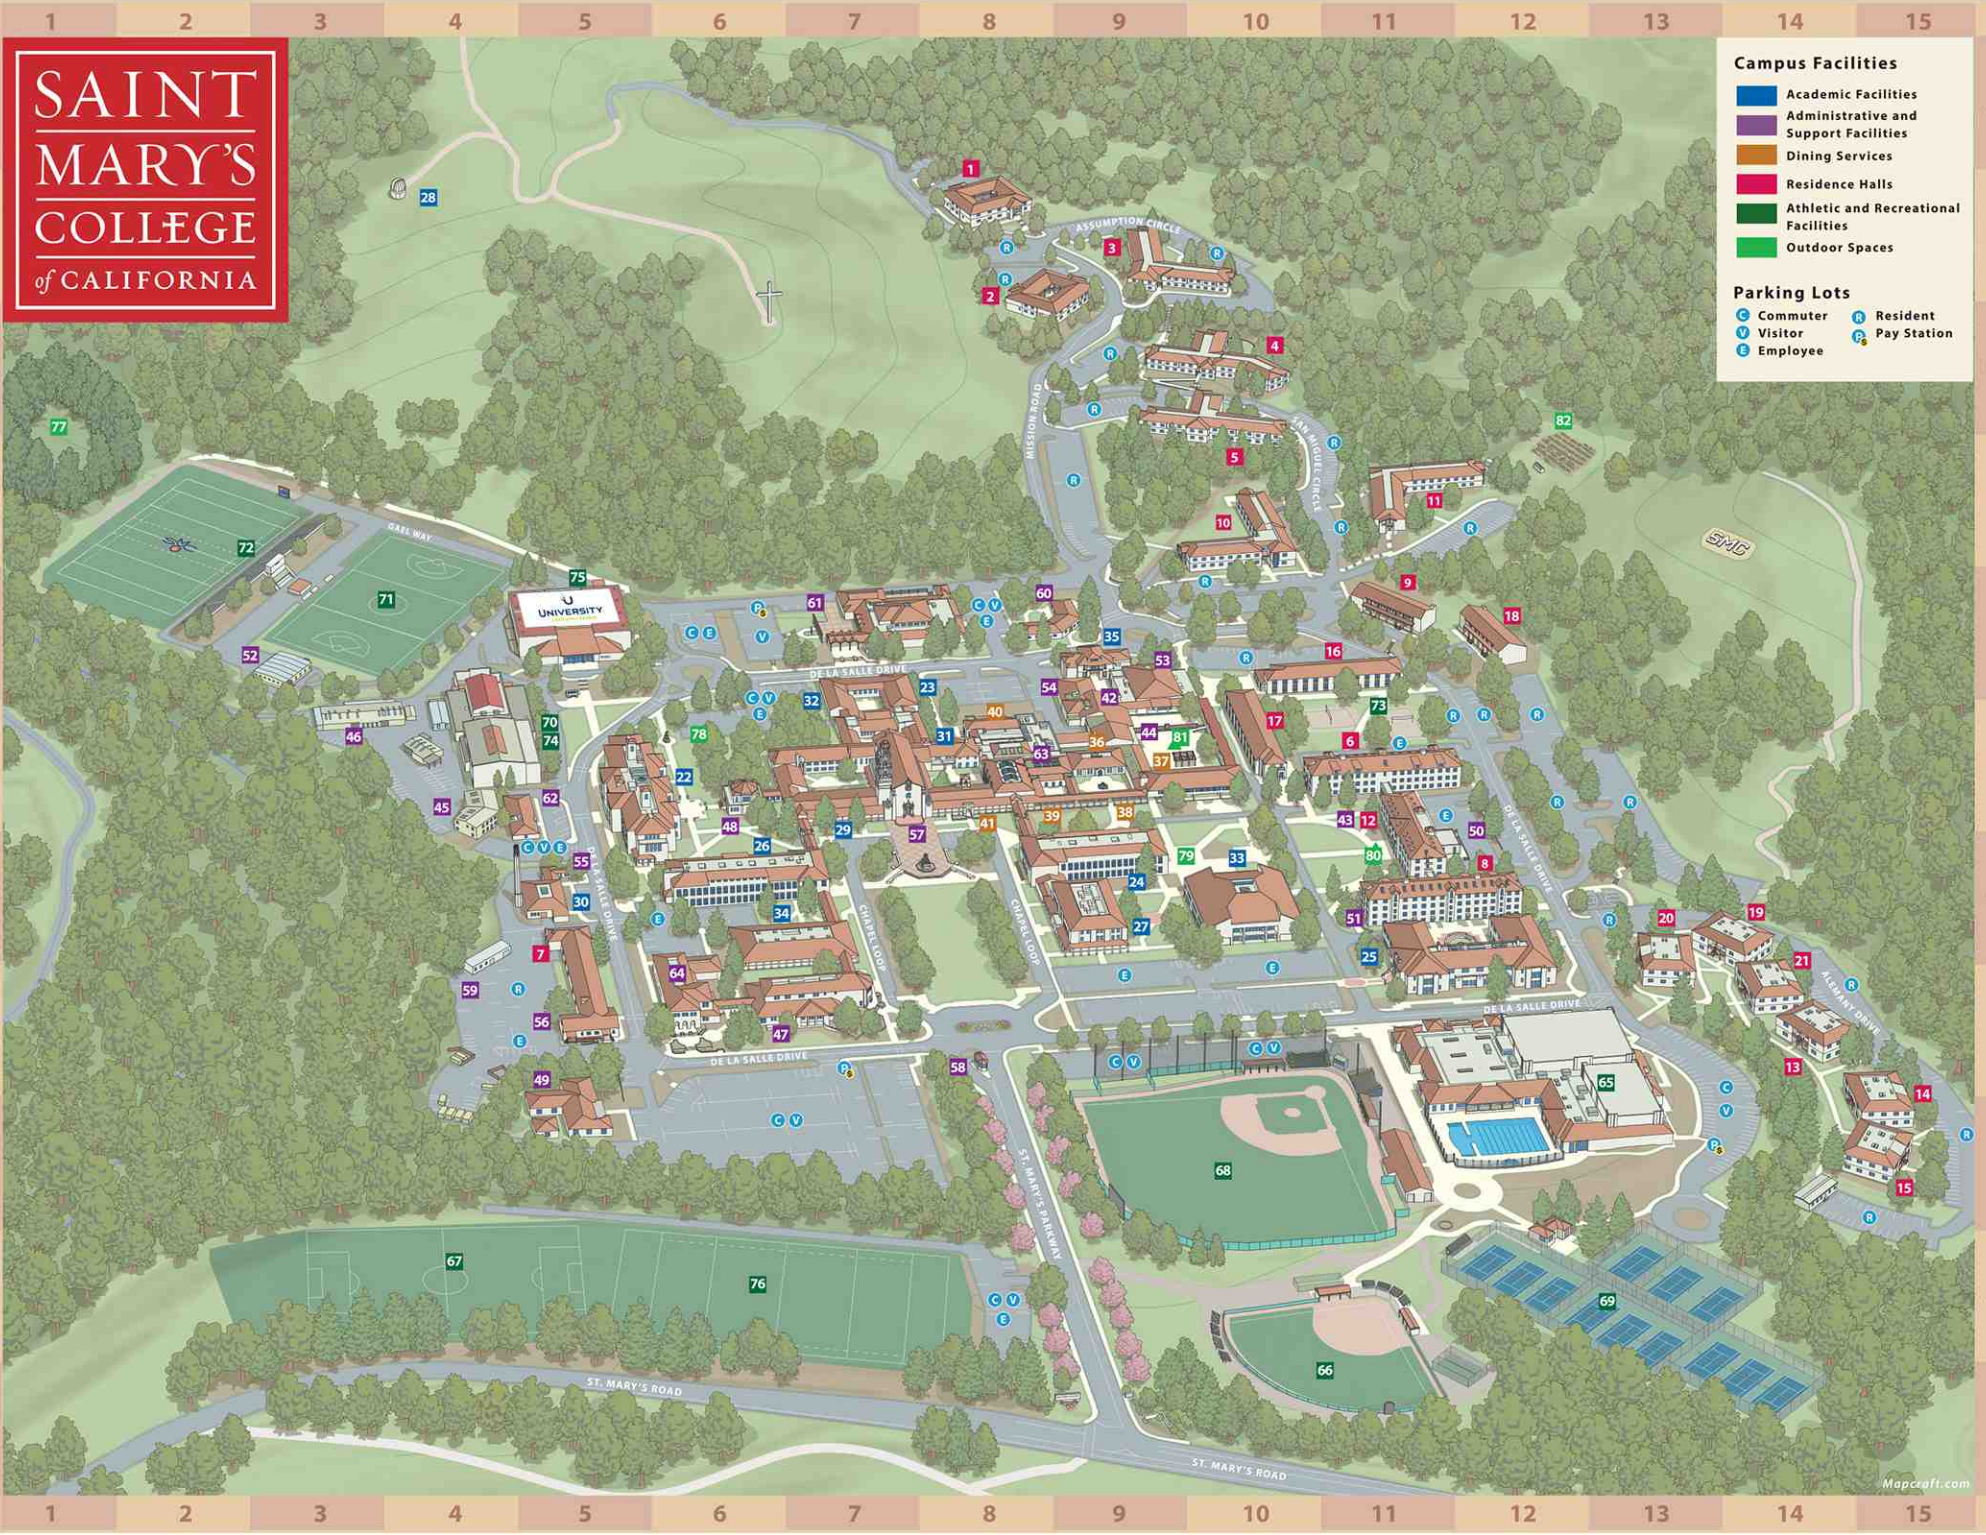

SAINT MARY'S COLLEGE of CALIFORNIA

Campus Facilities

- Academic Facilities
- Administrative and Support Facilities
- Dining Services
- Residence Halls
- Athletic and Recreational Facilities
- Outdoor Spaces

Parking Lots

- C Commuter
- V Visitor
- E Employee
- R Resident
- P Pay Station

Residence Halls

1	Edward S. Ageno East.....	B8
2	Edward S. Ageno West.....	B8
3	Ferdinand and Camille Ageno Hall (C).....	B9
4	Marjorie David Ageno Hall (B).....	C10
5	Micheal E. Ageno Hall (A).....	C10
6	Aquinas Hall.....	F11
7	Assumption Hall.....	H5
8	Augustine Hall.....	G12
9	Becket Hall.....	E11
10	Claeys Hall North.....	D10
11	Claeys Hall South.....	D11
12	De La Salle Hall.....	F11
13	Freitas Hall.....	H14
14	Guerrieri Hall East.....	H15
15	Guerrieri Hall West.....	I15
16	Justin Hall.....	E11
17	Mitty Hall.....	F10
18	More Hall.....	E12
19	Sabatte Hall.....	G14
20	Syufy Hall.....	G13
21	Thille Hall.....	H14

Outdoor Spaces

77	Bertain Redwood Grove.....	C1
78	Boschetto Family Grove.....	E6
79	Dante Quad.....	G10
80	De La Salle Quad.....	G11
81	Ferrioggiaro Quad.....	F10
82	Legacy Garden.....	D12