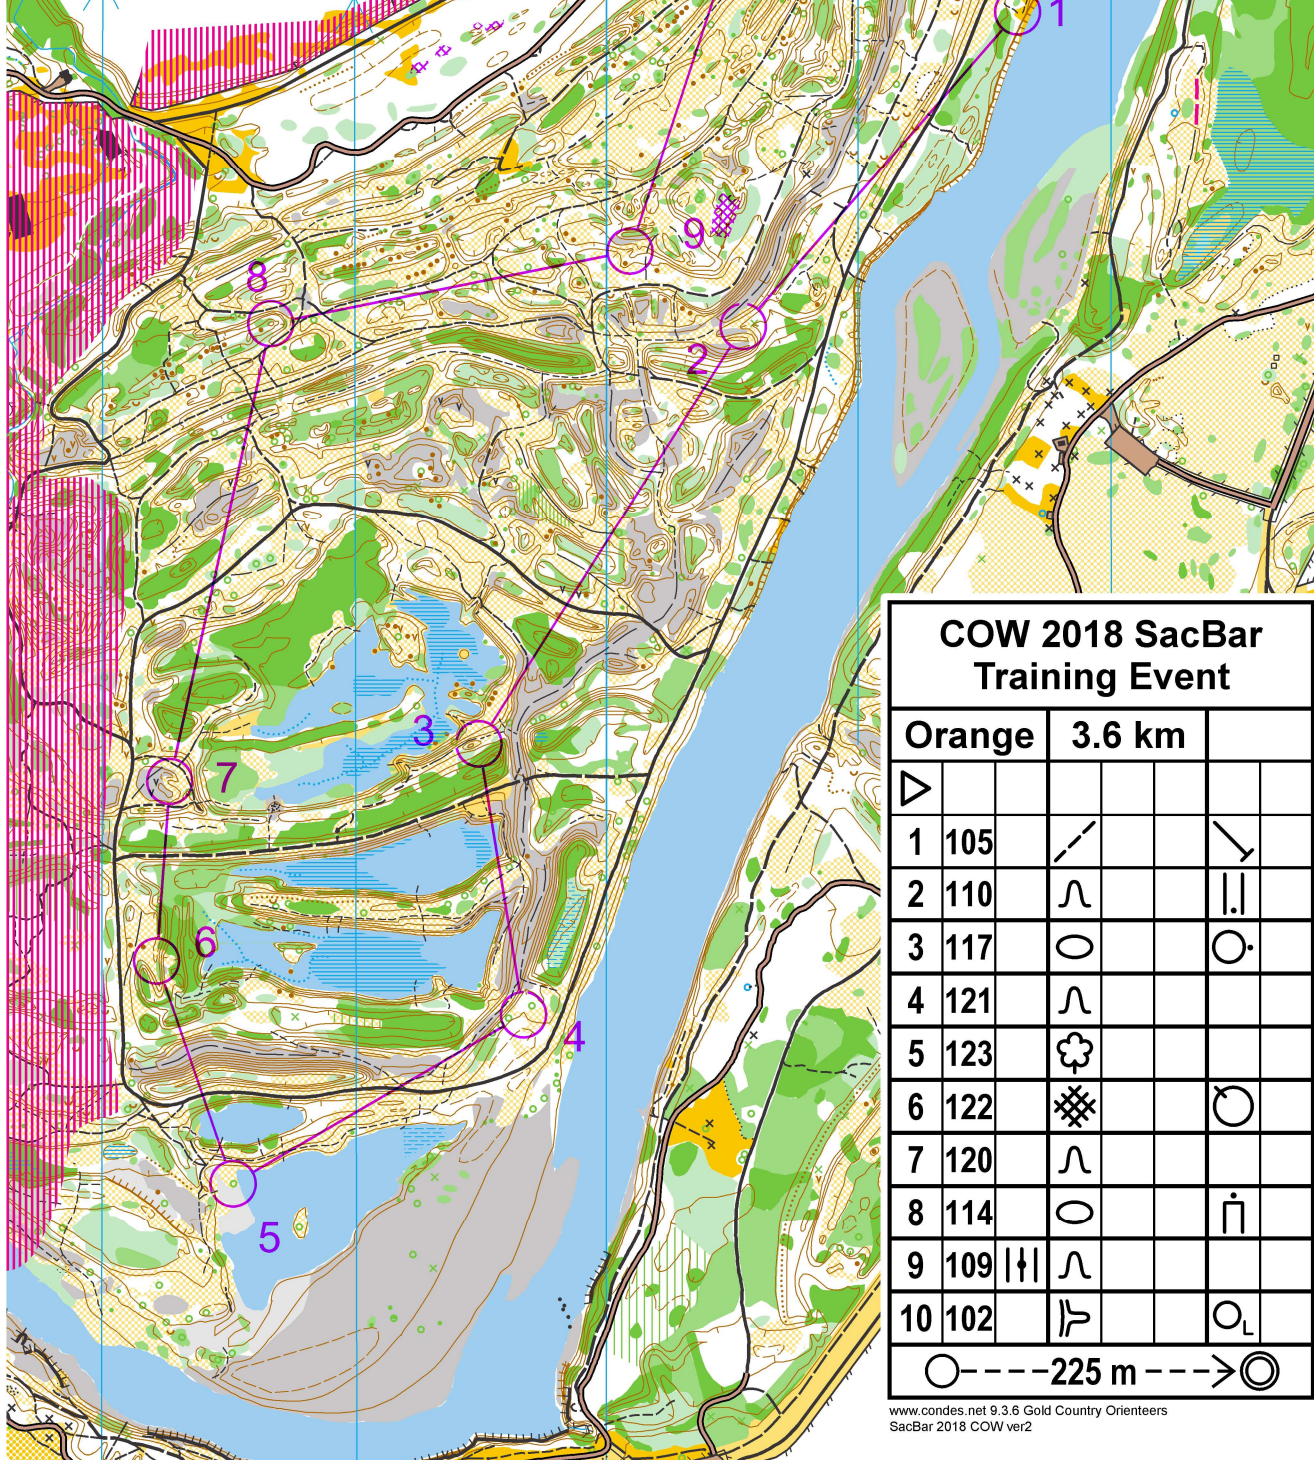

# SACRAMENTO BAR Orange

SCALE 1:7500  
CONTOUR INTERVAL 5 FEET

Copyright Gold Country Orienteers 2006-2015  
Partial update Sep 2015

- asphalt road
- major/ minor dirt road
- path, game trail, narrow ride
- parking area
- sandy, gravelly
- stones, cobbles
- runnable forest
- open land, some trees
- vegetation: slow
- vegetation: difficult
- vegetation: impassable
- lone tree, bush, dead tree
- elderberry beetle cage
- building, ruin
- cliff, X-able, UnX-able
- man made object
- power line
- X-able, unX-able fence
- river, ponds
- dry ditch, creek
- seasonal marsh
- contour, index contour
- form line, with down tag
- magnetic north
- earth bank
- pit: earth or gravel
- knoll, small depression
- large depression

COW 2018 SacBar Training Event				
Orange		3.6 km		
▷				
1	105	↘		↙
2	110	∩		
3	117	○		○
4	121	∩		
5	123	☼		
6	122	⊗		○
7	120	∩		
8	114	○		⊥
9	109		∩	
10	102	⊥		○ <sub>L</sub>
		○-----225 m----->◎		